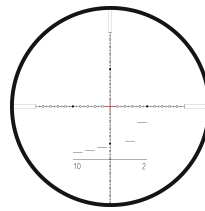

FEATURES

RETICLES / SUBTENSIONS

Mil4