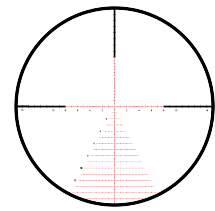

FEATURES

RETICLES / SUBTENSIONS

SKMR4